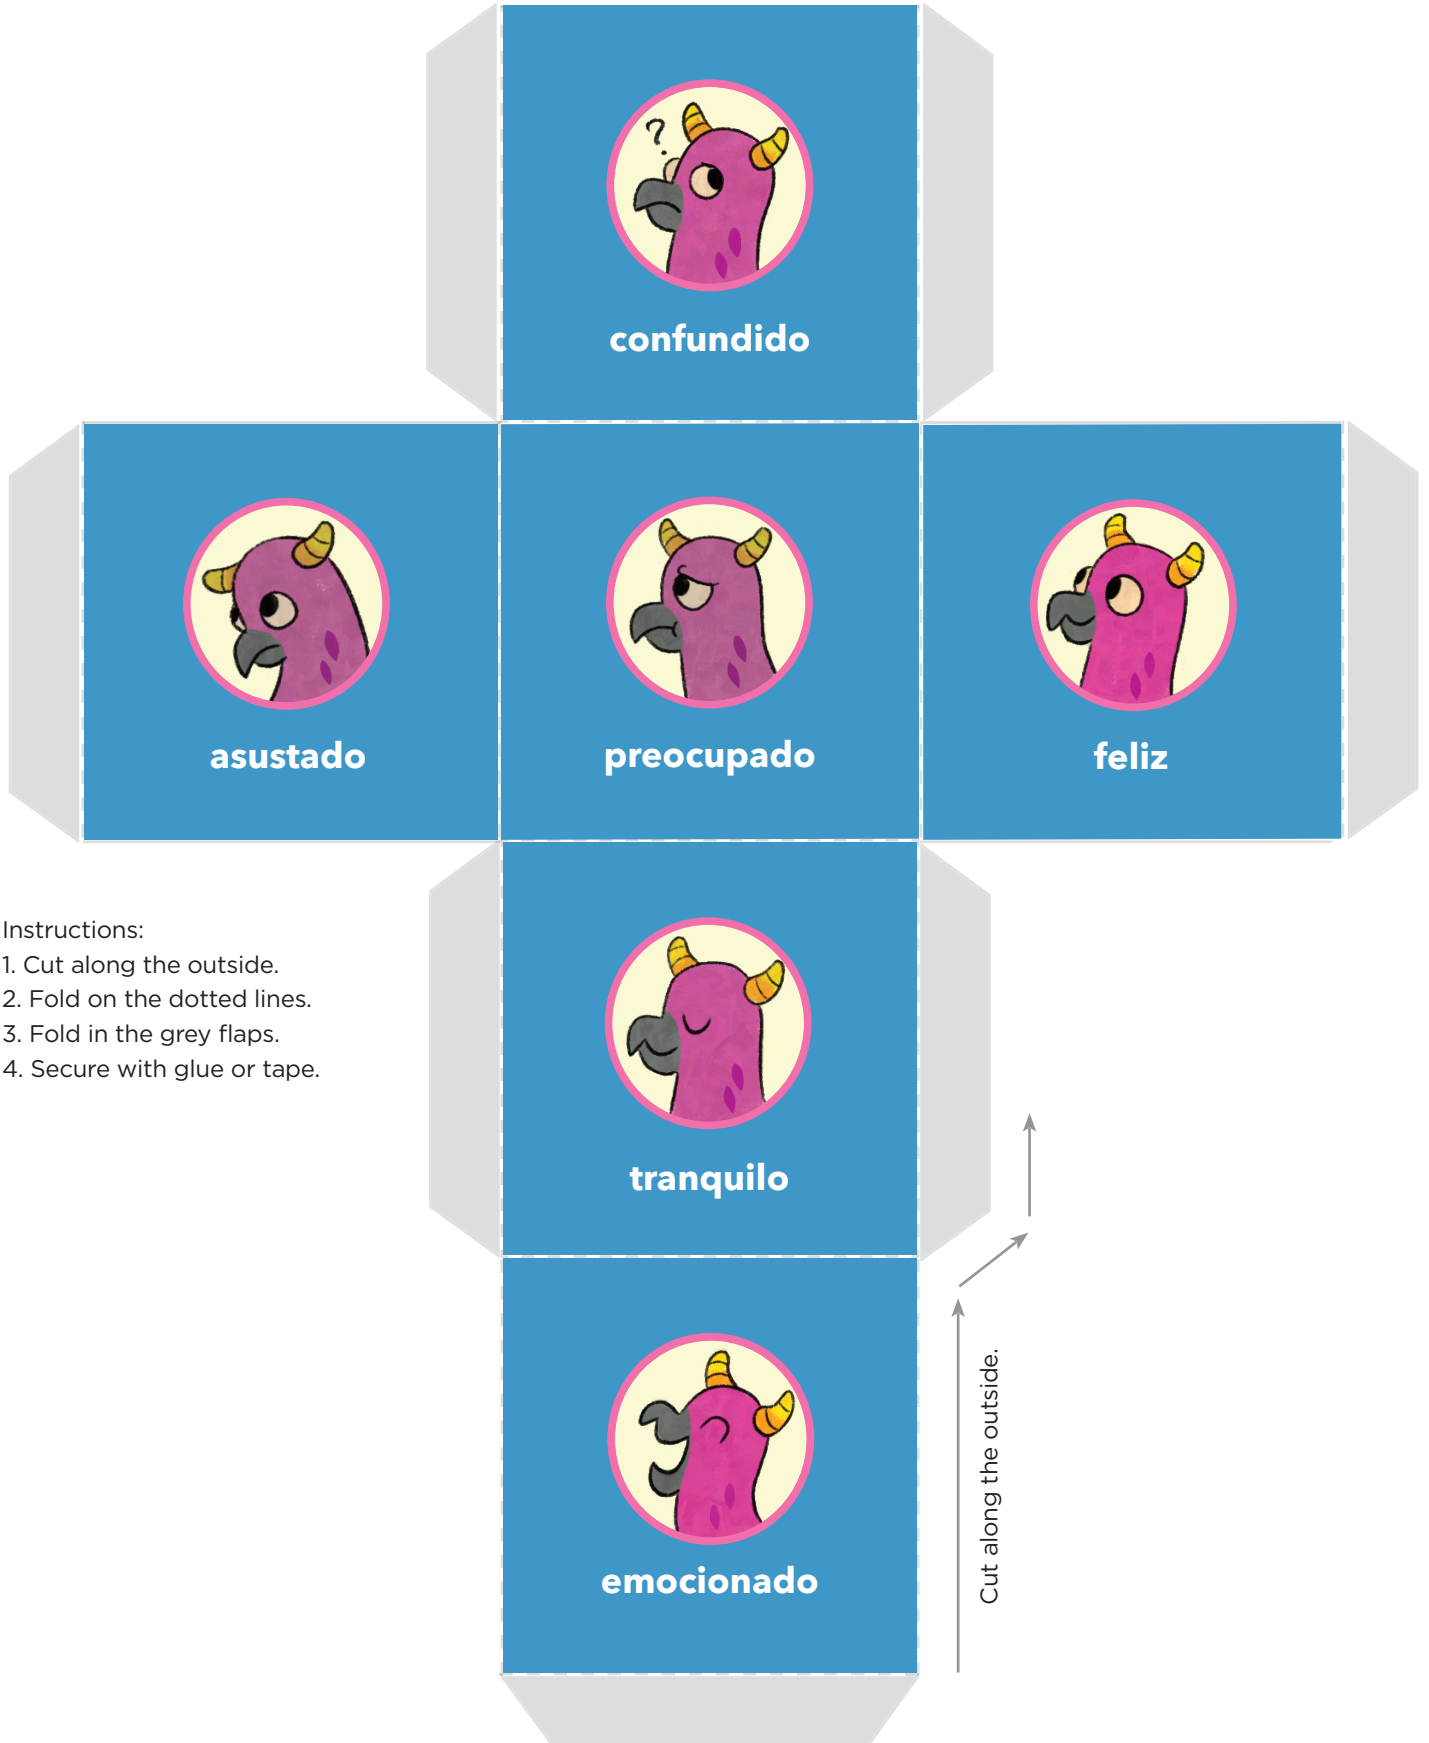

# Emotion Dice

Instructions:

1. Cut along the outside.
2. Fold on the dotted lines.
3. Fold in the grey flaps.
4. Secure with glue or tape.