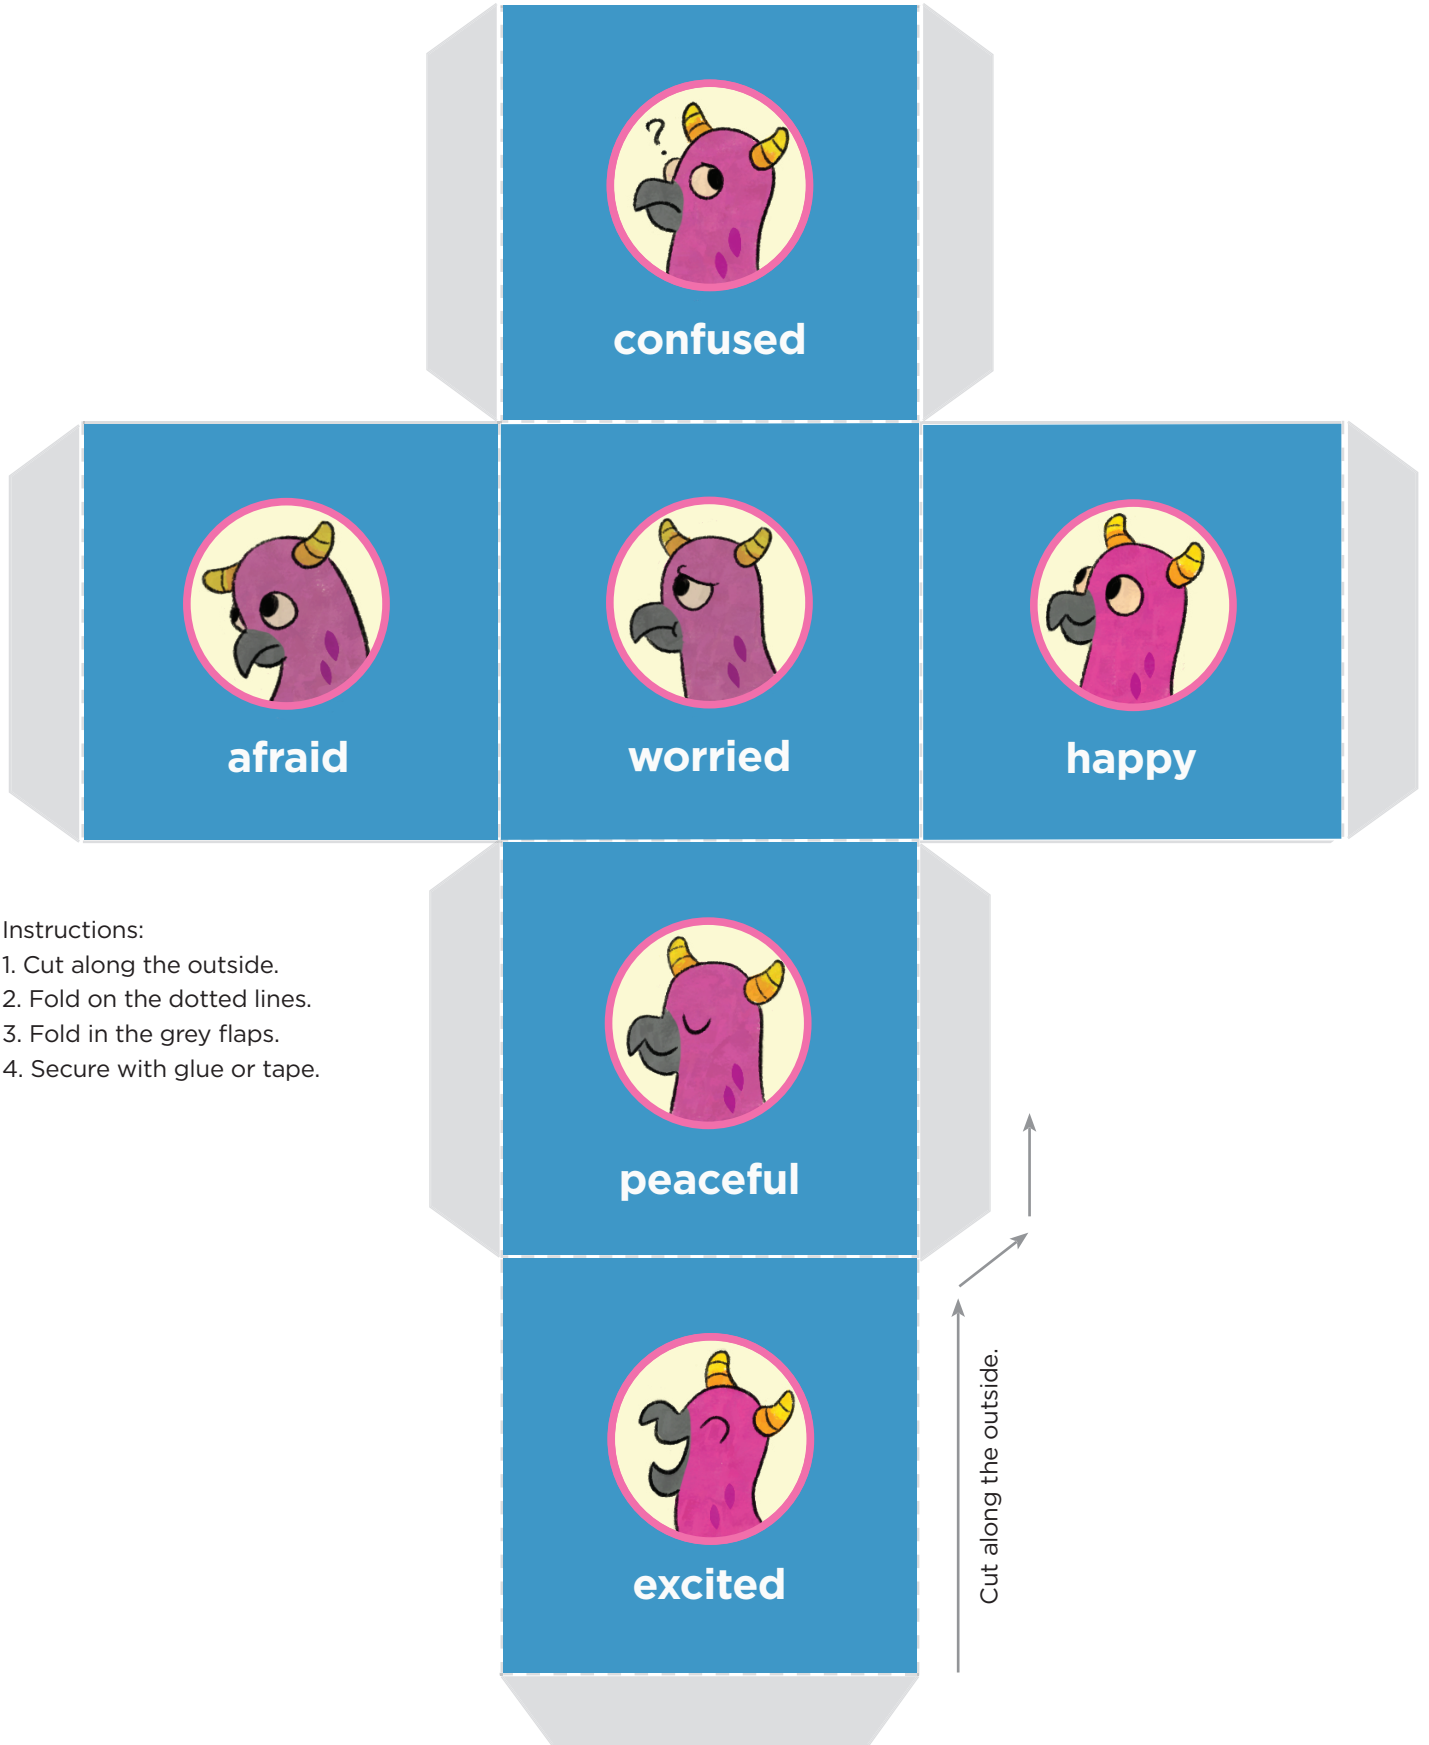

# Emotion Dice

Instructions:

1. Cut along the outside.
2. Fold on the dotted lines.
3. Fold in the grey flaps.
4. Secure with glue or tape.